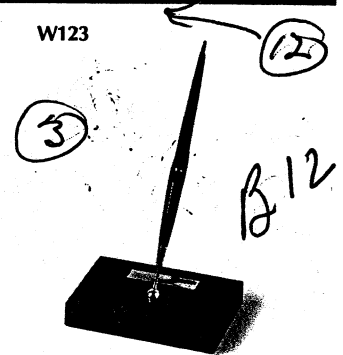

J123 Jet crystal, 3 1/2 x 5 1/4". With \$5 ball pen, nameplate... \$25.00

new in desk sets

M123 Mexican onyx, 3½ x 5¼".
With \$5 ball pen,
nameplate.....\$22.50

E199

J113

E179

W123

C183